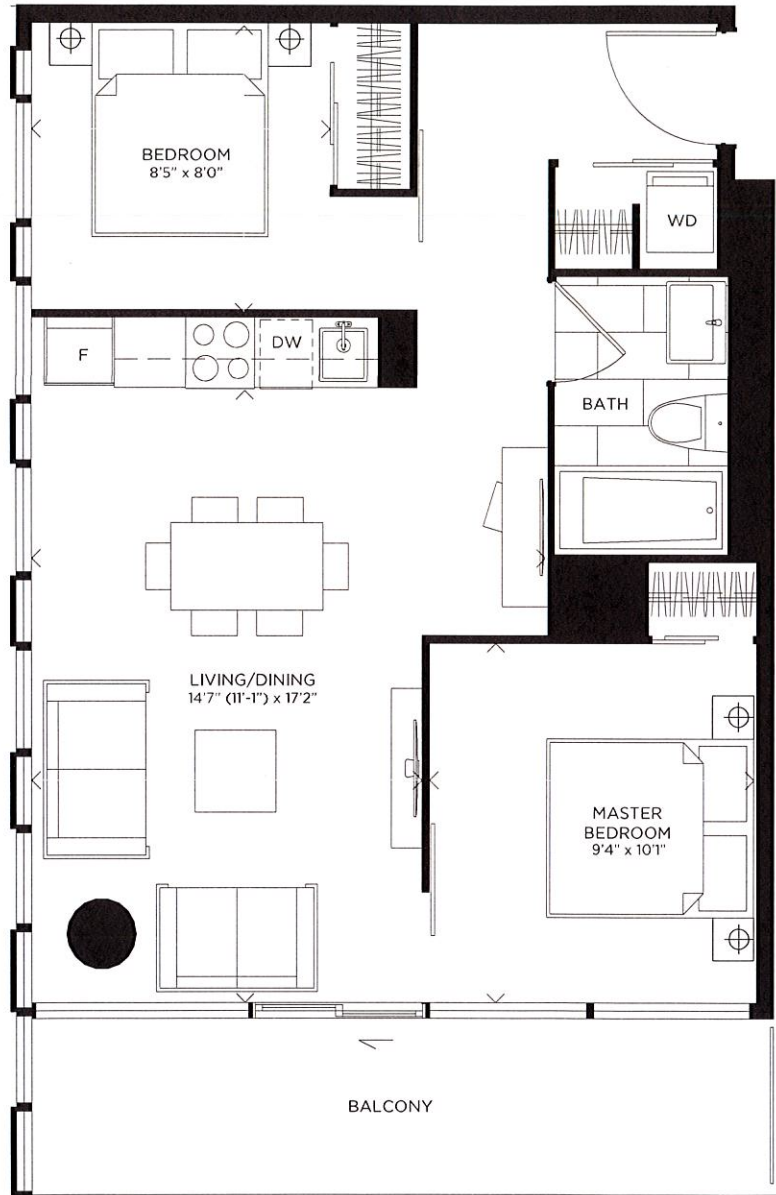

VIKER

2 BEDROOM 710 SQ.FT.

SUITE 606 SQ.FT. + BALCONY 104 SQ.FT.